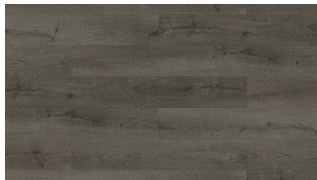

BB-I Dolce

BB-V Damier