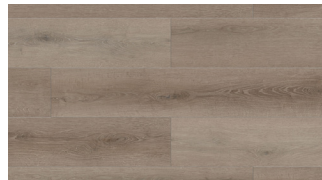

BB-II Toy Block

BB-VI Coffee Feather